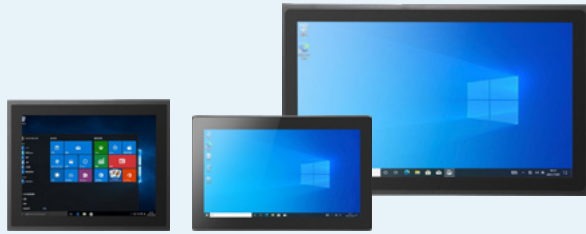

INDUSTRIAL TABLETS

ALLNET Windows Tablets

ALLNET AIO IPC industrial Windows Tablets

- Interactive touch display
- Up to 16GB RAM
- Up to 512GB storage
- Intel®, Windows/Linux
- For wall mounting / desk

Art. No. ALLNET AIO IPC Industrial Tablet:

217843	15,0", Intel® Whiskey Lake i3 8145U processor, 8GB/128GB, Wlan, RJ45, USB, SIM
227068	15,6", Intel® i5 -12450H, 16GB/512GB, 4xLan RJ45, USB
218518	21", Intel® Whiskey Lake i3 8145U processor, 8GB/128GB, Wlan, RJ45, USB