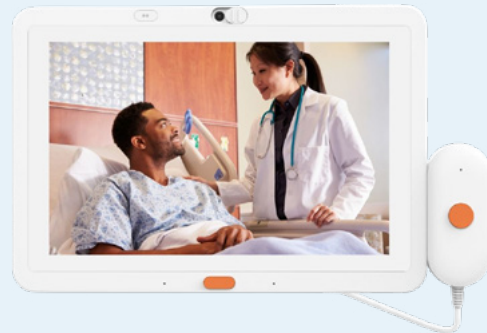

ALLNET MedTab

ALLNET Medical PoE Tablet

- **Terminal for medical environments with NFC**
- 4GB RAM, 16GB storage
- RK3568, Android 11
- Washable with strong disinfectants

Art. No. Article:

1. 217921 10" with RK3568 Android 11 4GB/32GB
2. 217106 13" with RK3568 Android 13 4GB/16GB
3. 214103 15" with RK3568 Android 13 4GB/16GB

Notes