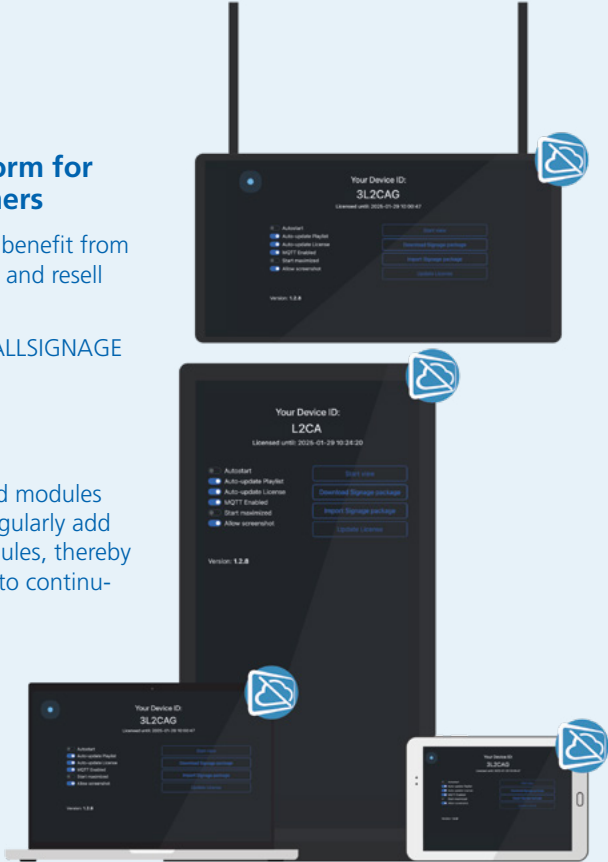

Free software modules

ALLSIGNAGE provides all included modules free of charge. In addition, we regularly add new add-ons and additional modules, thereby incorporating customer requests to continuously improve functionality.